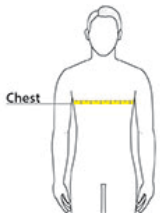

HOW TO MEASURE

CHEST

Measure under the arm and around the fullest part of the chest with arms down, keeping tape horizontal.

COLORS

Asphalt Grey

Black
PMS BLACK
C

Crimson Red

Navy
PMS 533C

Royal Glass
Blue

Shadow Grey
PMS 7540C